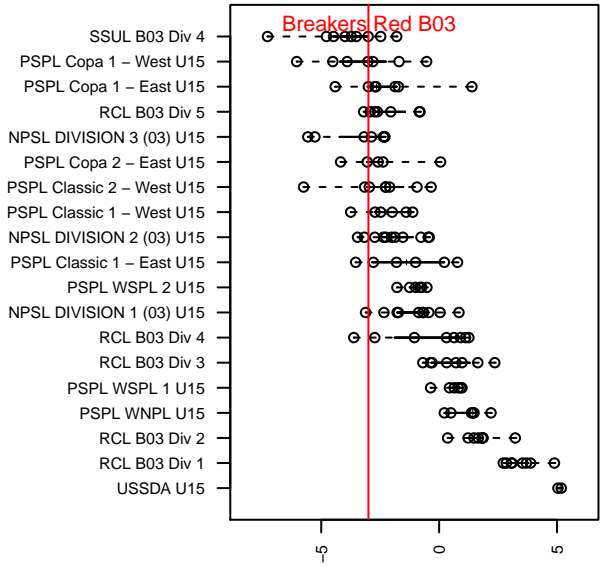

**attack and defense rating
relative to others at age
and all opponents in last 13 months**