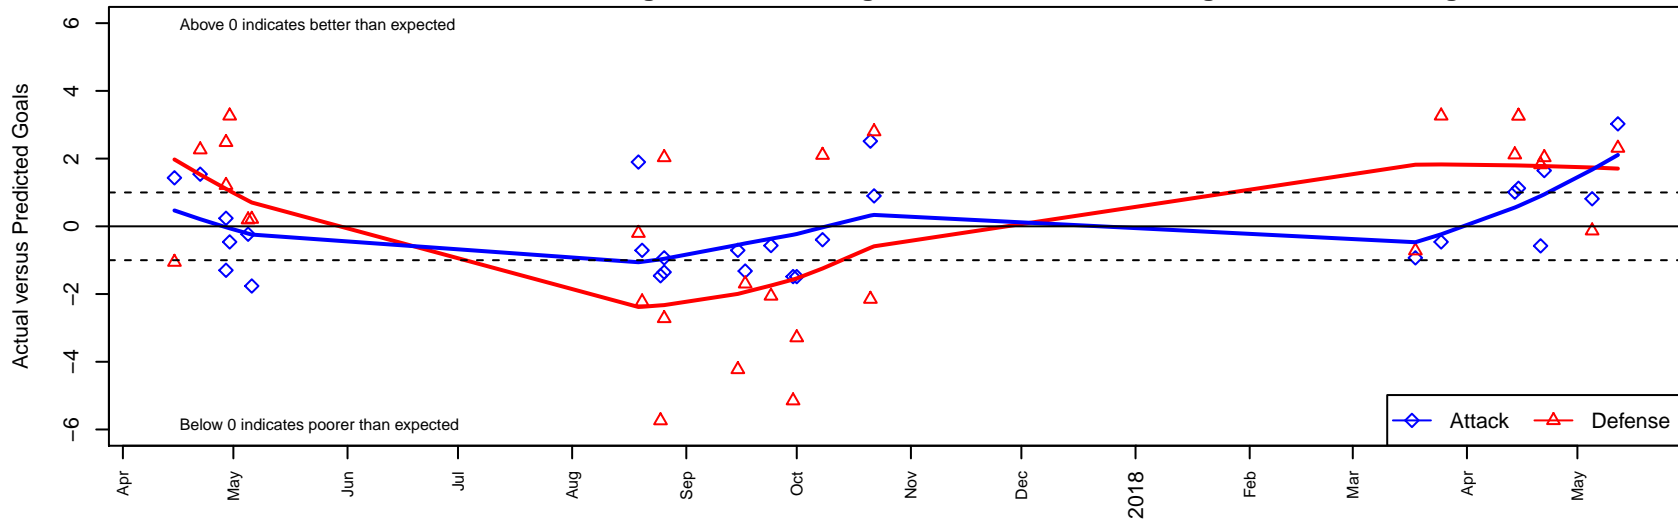

# Breakers Red B03

Breakers SC  
 Spokane, WA  
 B03 total strength=990  
 attack=3.07 defense=1.21  
 fall league = PSPL Copa 1 – East U15  
 spr league = Spr PSPL EWA – '03 Copa 1 – East U15  
 notes= Radtke 2016

**Breakers Red B03**  
 Dots are actual minus expected GF (blue circles) and GA (red triangles).  
 Blue line is smoothed change in attack strength. Red is smoothed change in defense strength.

**attack and defense variance (black dot)  
relative to other teams  
and top 10 in region**